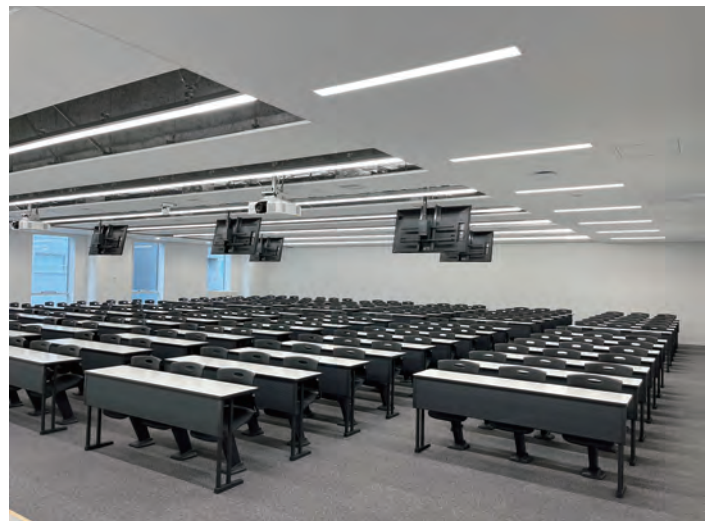

E-mail place@tohoku-gakuin-place.jp

Available hours Consult us

Reception desk hours Weekdays 9:30~16:30

Closed Depending on the academic calendar.

Each campus has its own features as for the classrooms and the conference rooms of university: Tsuchitai Campus has large, medium and small rooms. Izumi Campus has a building with a capacity of 4,000 people. Itsutsubashi Campus is within walking distance of Sendai Station.

Dining Facilities

Name	Kind	Seating Capacity
Crawl-Up	Lunch box delivery (Accepted by TG SUPPORT)	-

(Tsuchitoui Campus) Hoy Memorial hall H201

(Itsutsubashi Campus) L501 classroom

(Izumi Campus) 256 classroom School Style(548 seats)